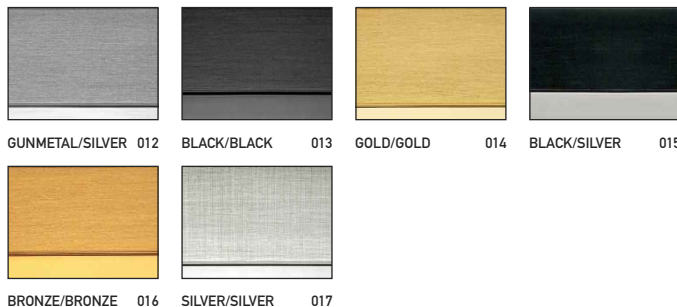

FRAME CODES

Choose from one of our five frame styles...

FRAME CODE/SIZES

FRAME CODE

101

Depth: 41 mm
Width: 39 mm

FRAME CODE

102

Depth: 20 mm
Width: 53 mm

FRAME CODE

103

Depth: 48 mm
Width: 48 mm

FRAME CODE

104

Depth: 33 mm
Width: 43 mm

FRAME CODE

105

Depth: 24 mm
Width: 77 mm