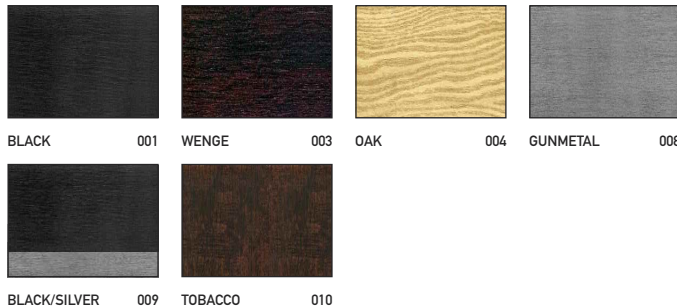

FRAME CODES

Choose from one of our five frame styles...

FRAME CODE/SIZES

FRAME CODE

101

Depth: 41 mm
Width: 39 mm

FRAME CODE

102

Depth: 20 mm
Width: 53 mm

FRAME CODE

103

Depth: 48 mm
Width: 48 mm

FRAME CODE

104

Depth: 33 mm
Width: 43 mm

FRAME CODE

105

Depth: 24 mm
Width: 77 mm