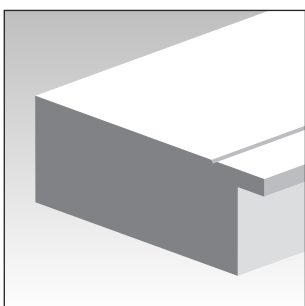

FRAME CODES

Choose from one of our five frame styles...

FRAME CODE/SIZES

FRAME CODE

101

Depth: 41 mm
Width: 39 mm

FRAME CODE

102

Depth: 20 mm
Width: 53 mm

FRAME CODE

103

Depth: 48 mm
Width: 48 mm

FRAME CODE

104

Depth: 33 mm
Width: 43 mm

FRAME CODE

105

Depth: 24 mm
Width: 77 mm