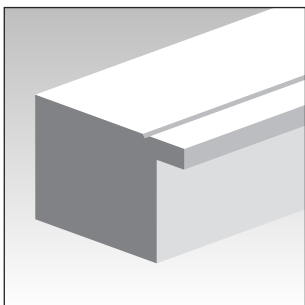

FRAME CODES

Choose from one of our five frame styles...

FRAME CODE/SIZES

FRAME CODE

101

Depth: 41 mm
Width: 39 mm

FRAME CODE

102

Depth: 20 mm
Width: 53 mm

FRAME CODE

103

Depth: 48 mm
Width: 48 mm

FRAME CODE

104

Depth: 33 mm
Width: 43 mm

FRAME CODE

105

Depth: 24 mm
Width: 77 mm